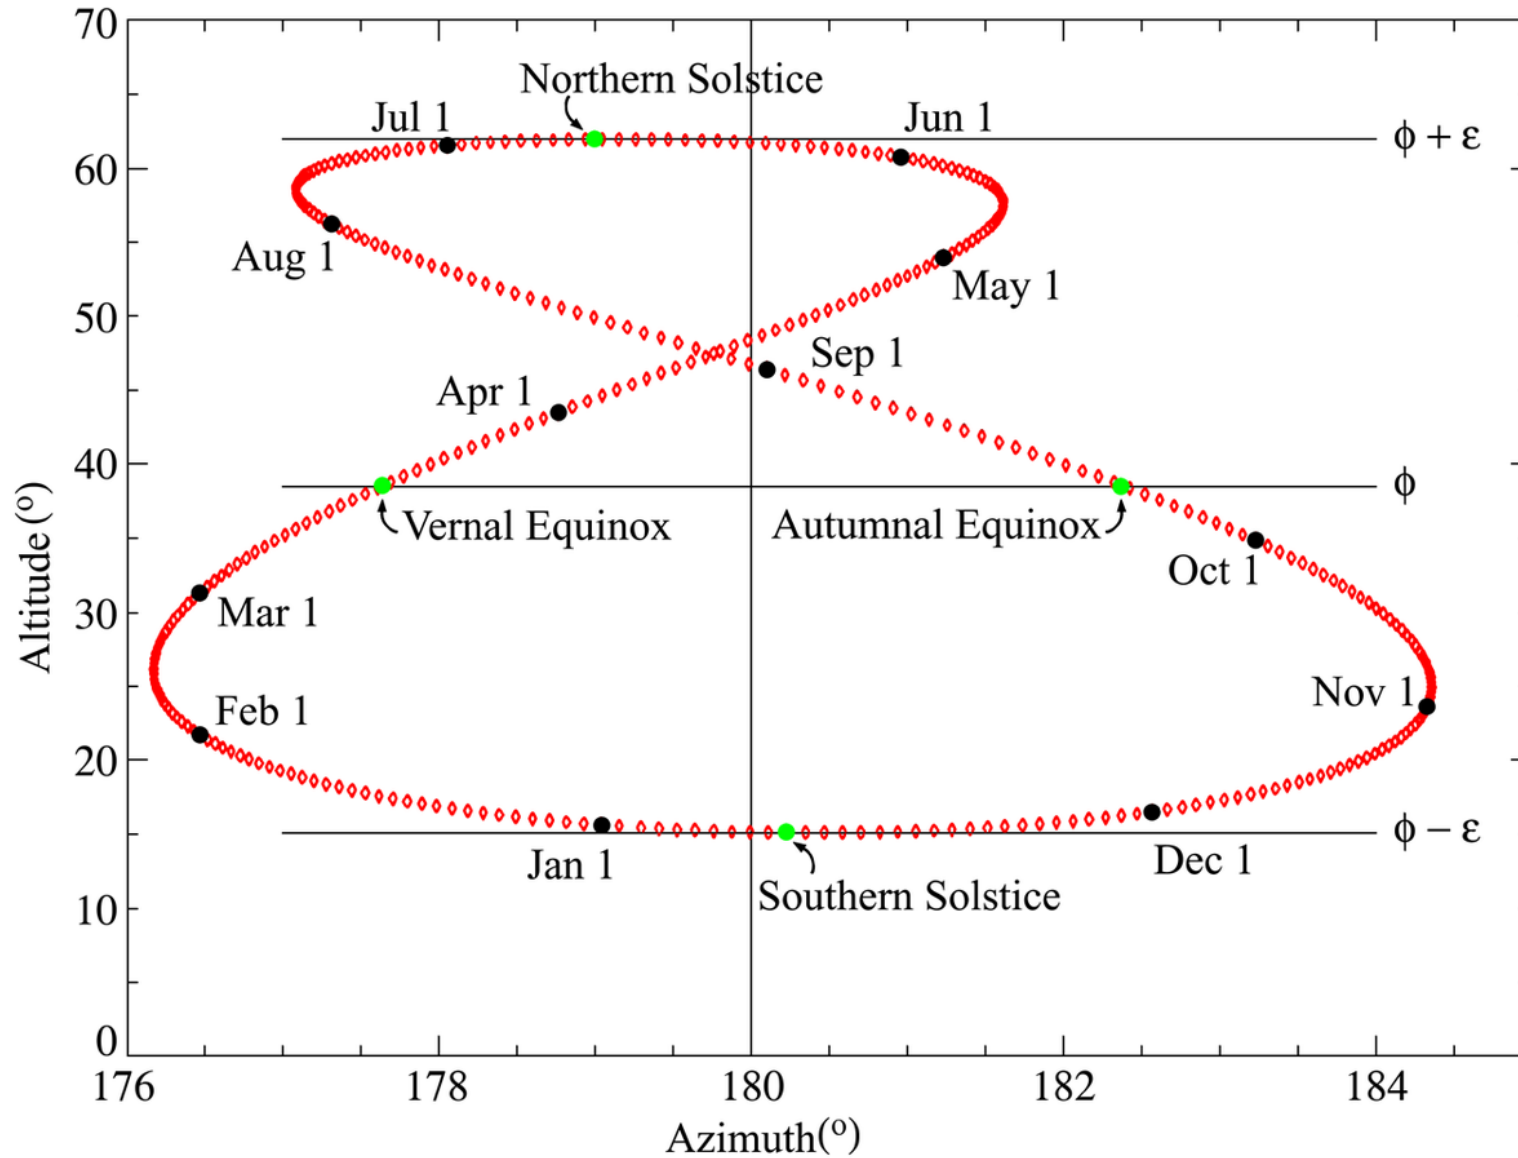

THE ANALEMMA SOLAR CYCLE

<https://en.wikipedia.org/wiki/Analemma#/media/File:Analemma_Earth.png>