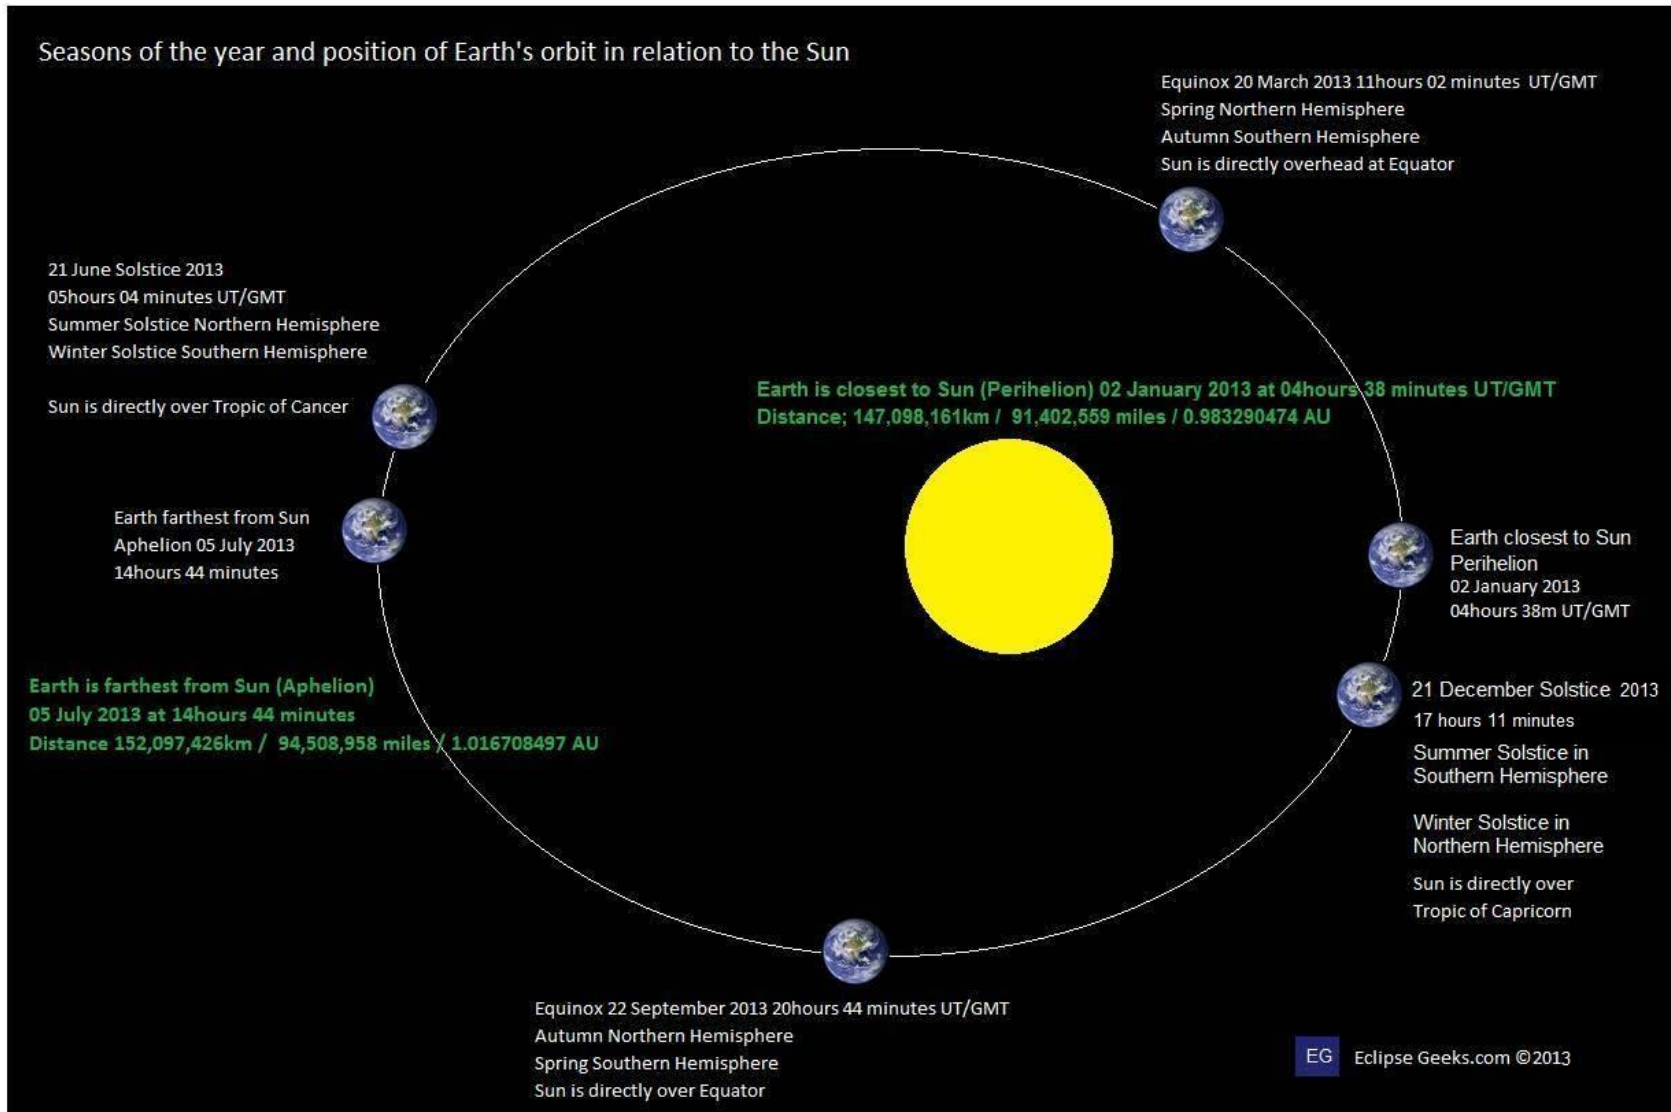

THE SOLAR YEAR